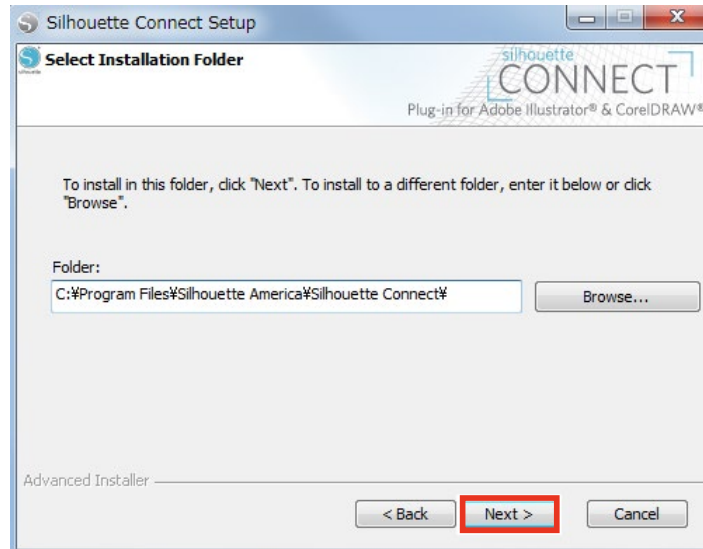

11. インストールするフォルダが表示されたら「Next」をクリックします。