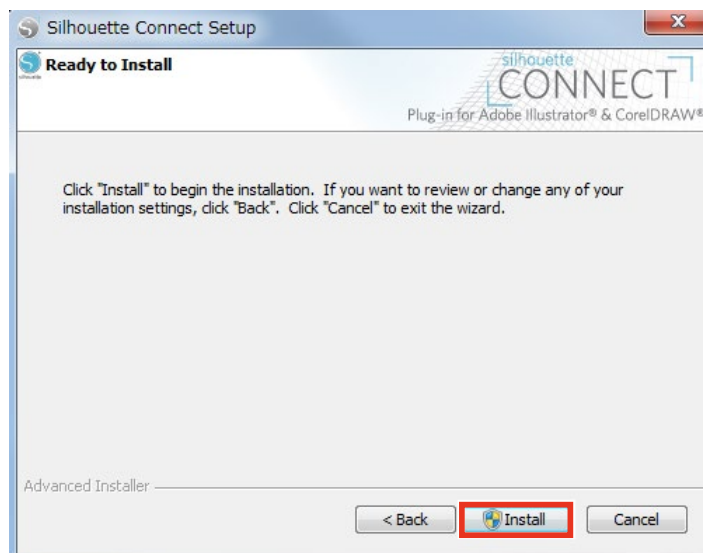

12. 「Install」をクリックします。